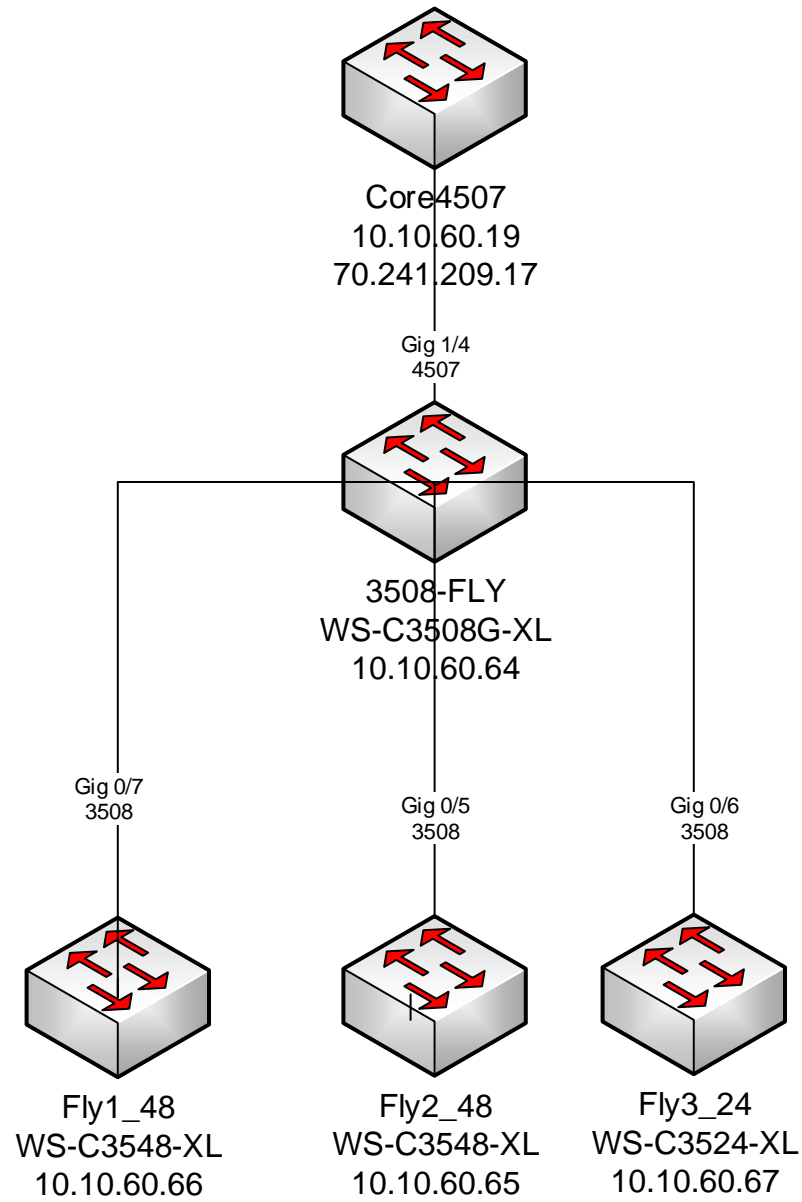

Sterling H. Fly Building

Sterling H. Fly
Building
Uvalde Campus