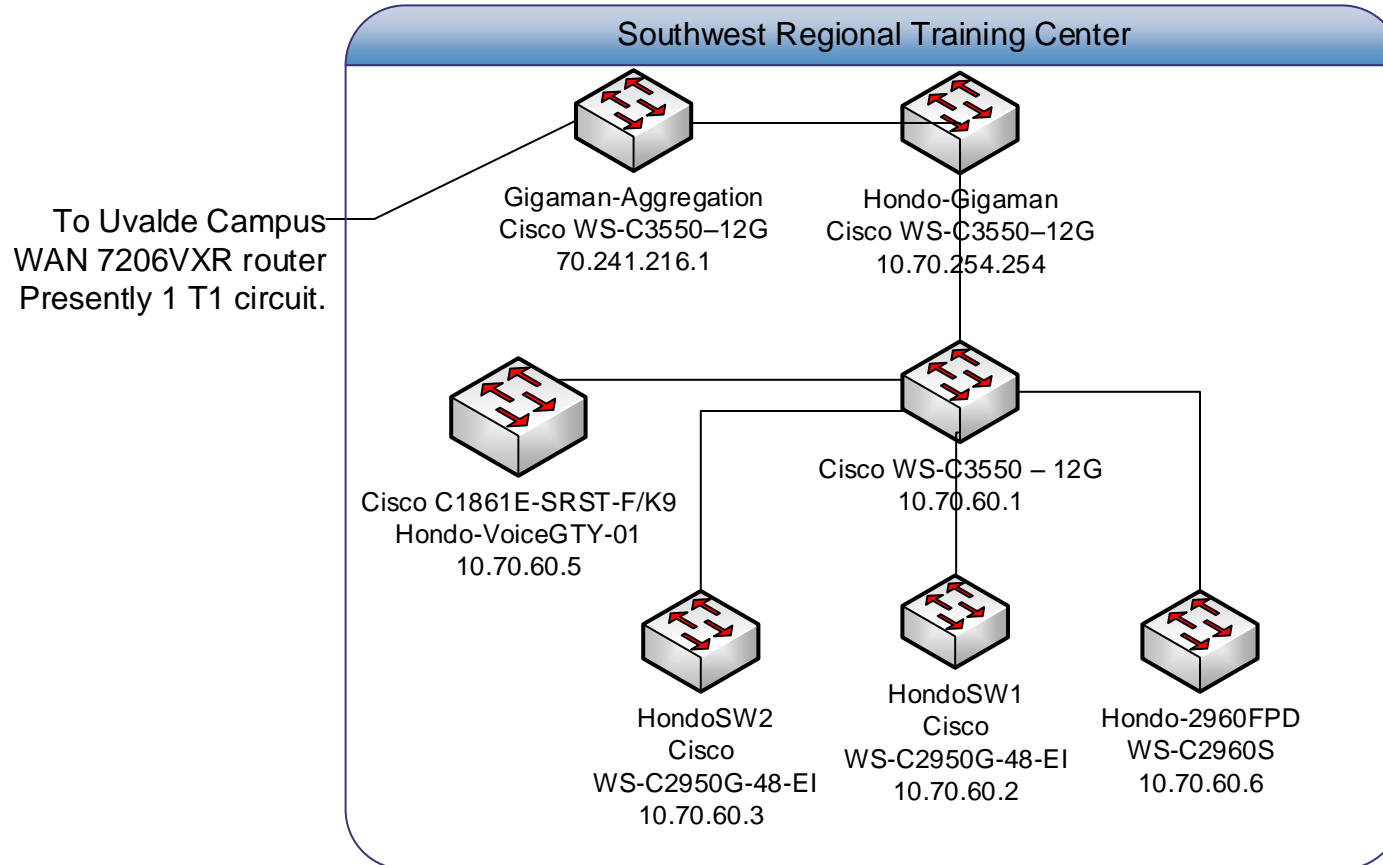

Ebuilding5
 WS-C3560X-48P
 10.30.60.7

Distance Learning Rooms:
E306 – 10.30.150.100
E200 – 70.241.211.101
E201- 70.241.211.102
E204 – 70.241.211.100

To Uvalde Campus
WAN 7206VXR router
Presently 1 T1 circuit.

EAGLE PASS
REGIONAL TRAINING
CENTER
10.40.0.0 255.255.0.0

SOUTHWEST REGIONAL TRAINING CENTER
HONDO, TEXAS
10.70.0.0 255.255.0.0

Pearsall Campus

To Uvalde Campus
WAN 7206VXR router
Presently 3 T1 circuits.