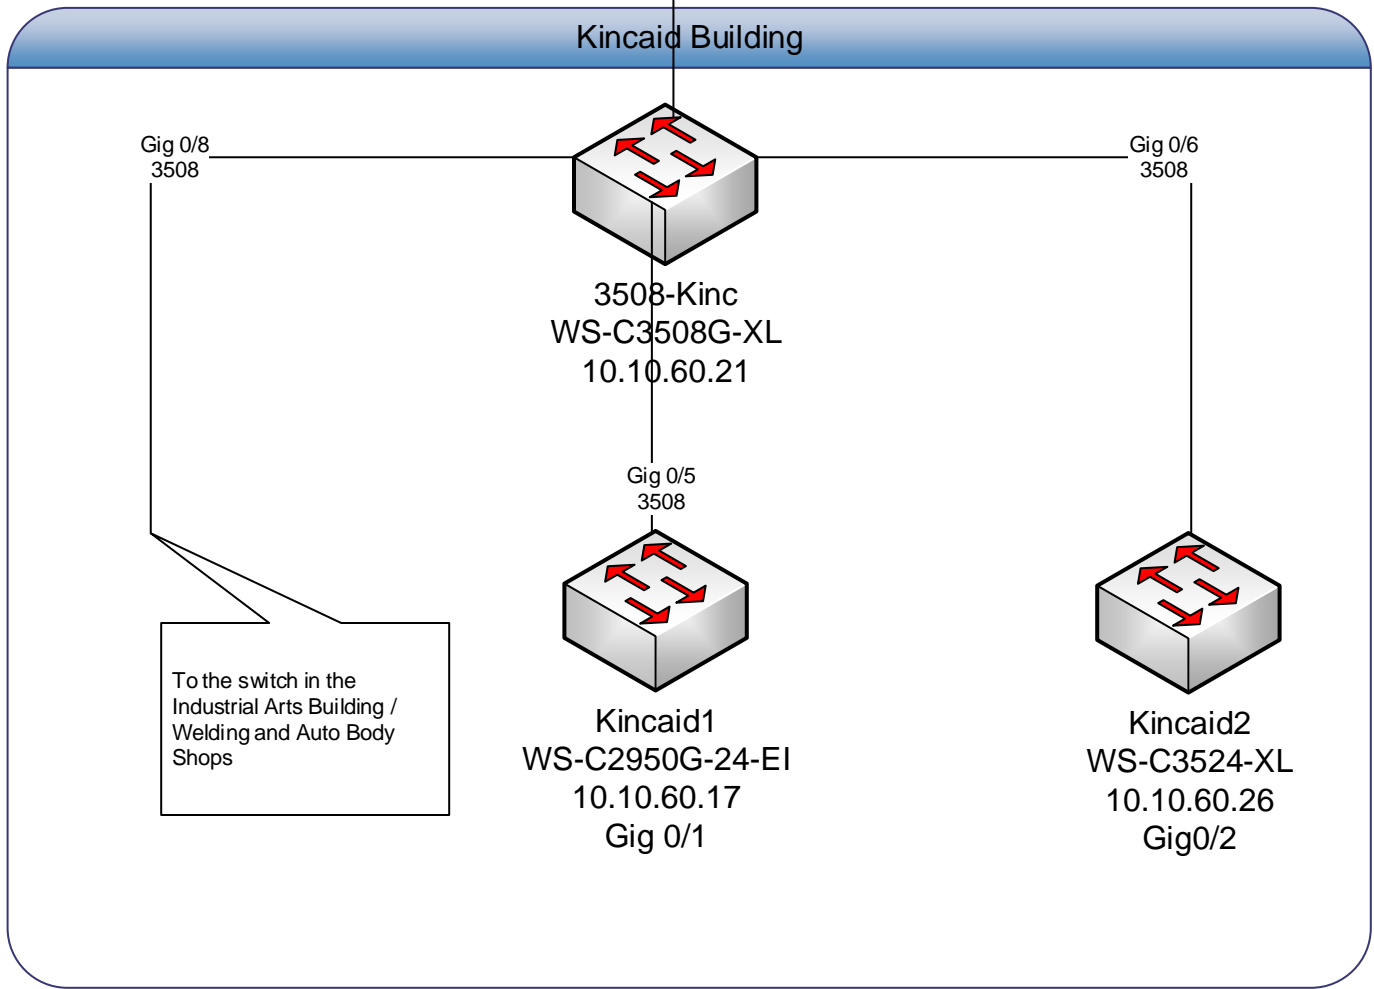

Industrial Arts Building
Welding Shop
Autobody Shop
Uvalde

To the Day Care Center
Point to Point
Wireless
(daycare3560)

4507 Core Library MDF
10.10.60.19
70.241.209.17
Gig 1/1

Kincaid Building
Uvalde

4507 Core Library MDF
10.10.60.19
70.241.209.17