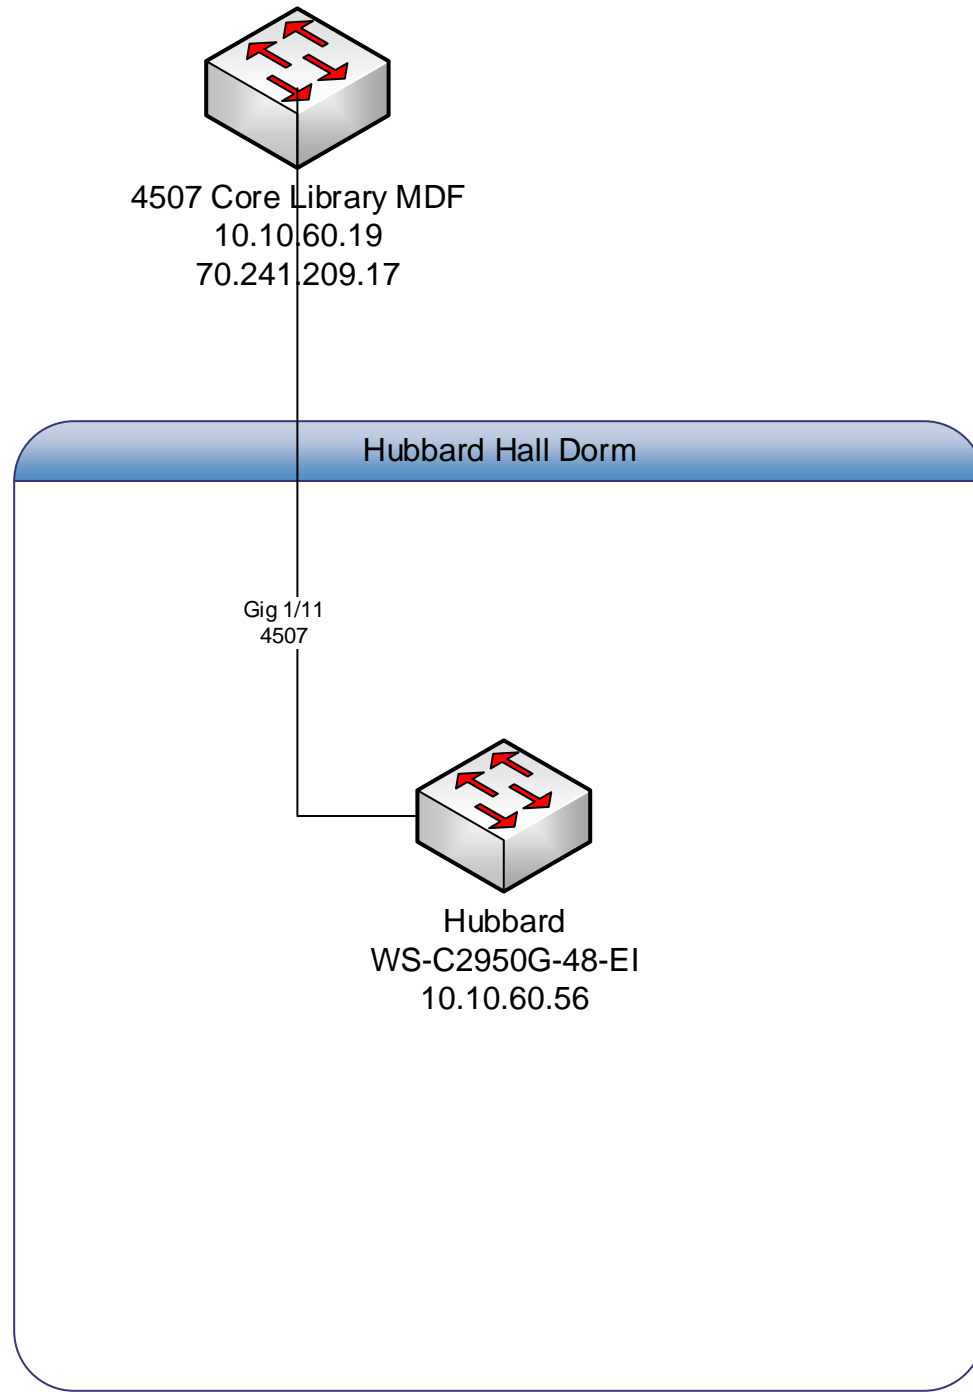

HUBBARD HALL
CO-ED DORM
UVALDE