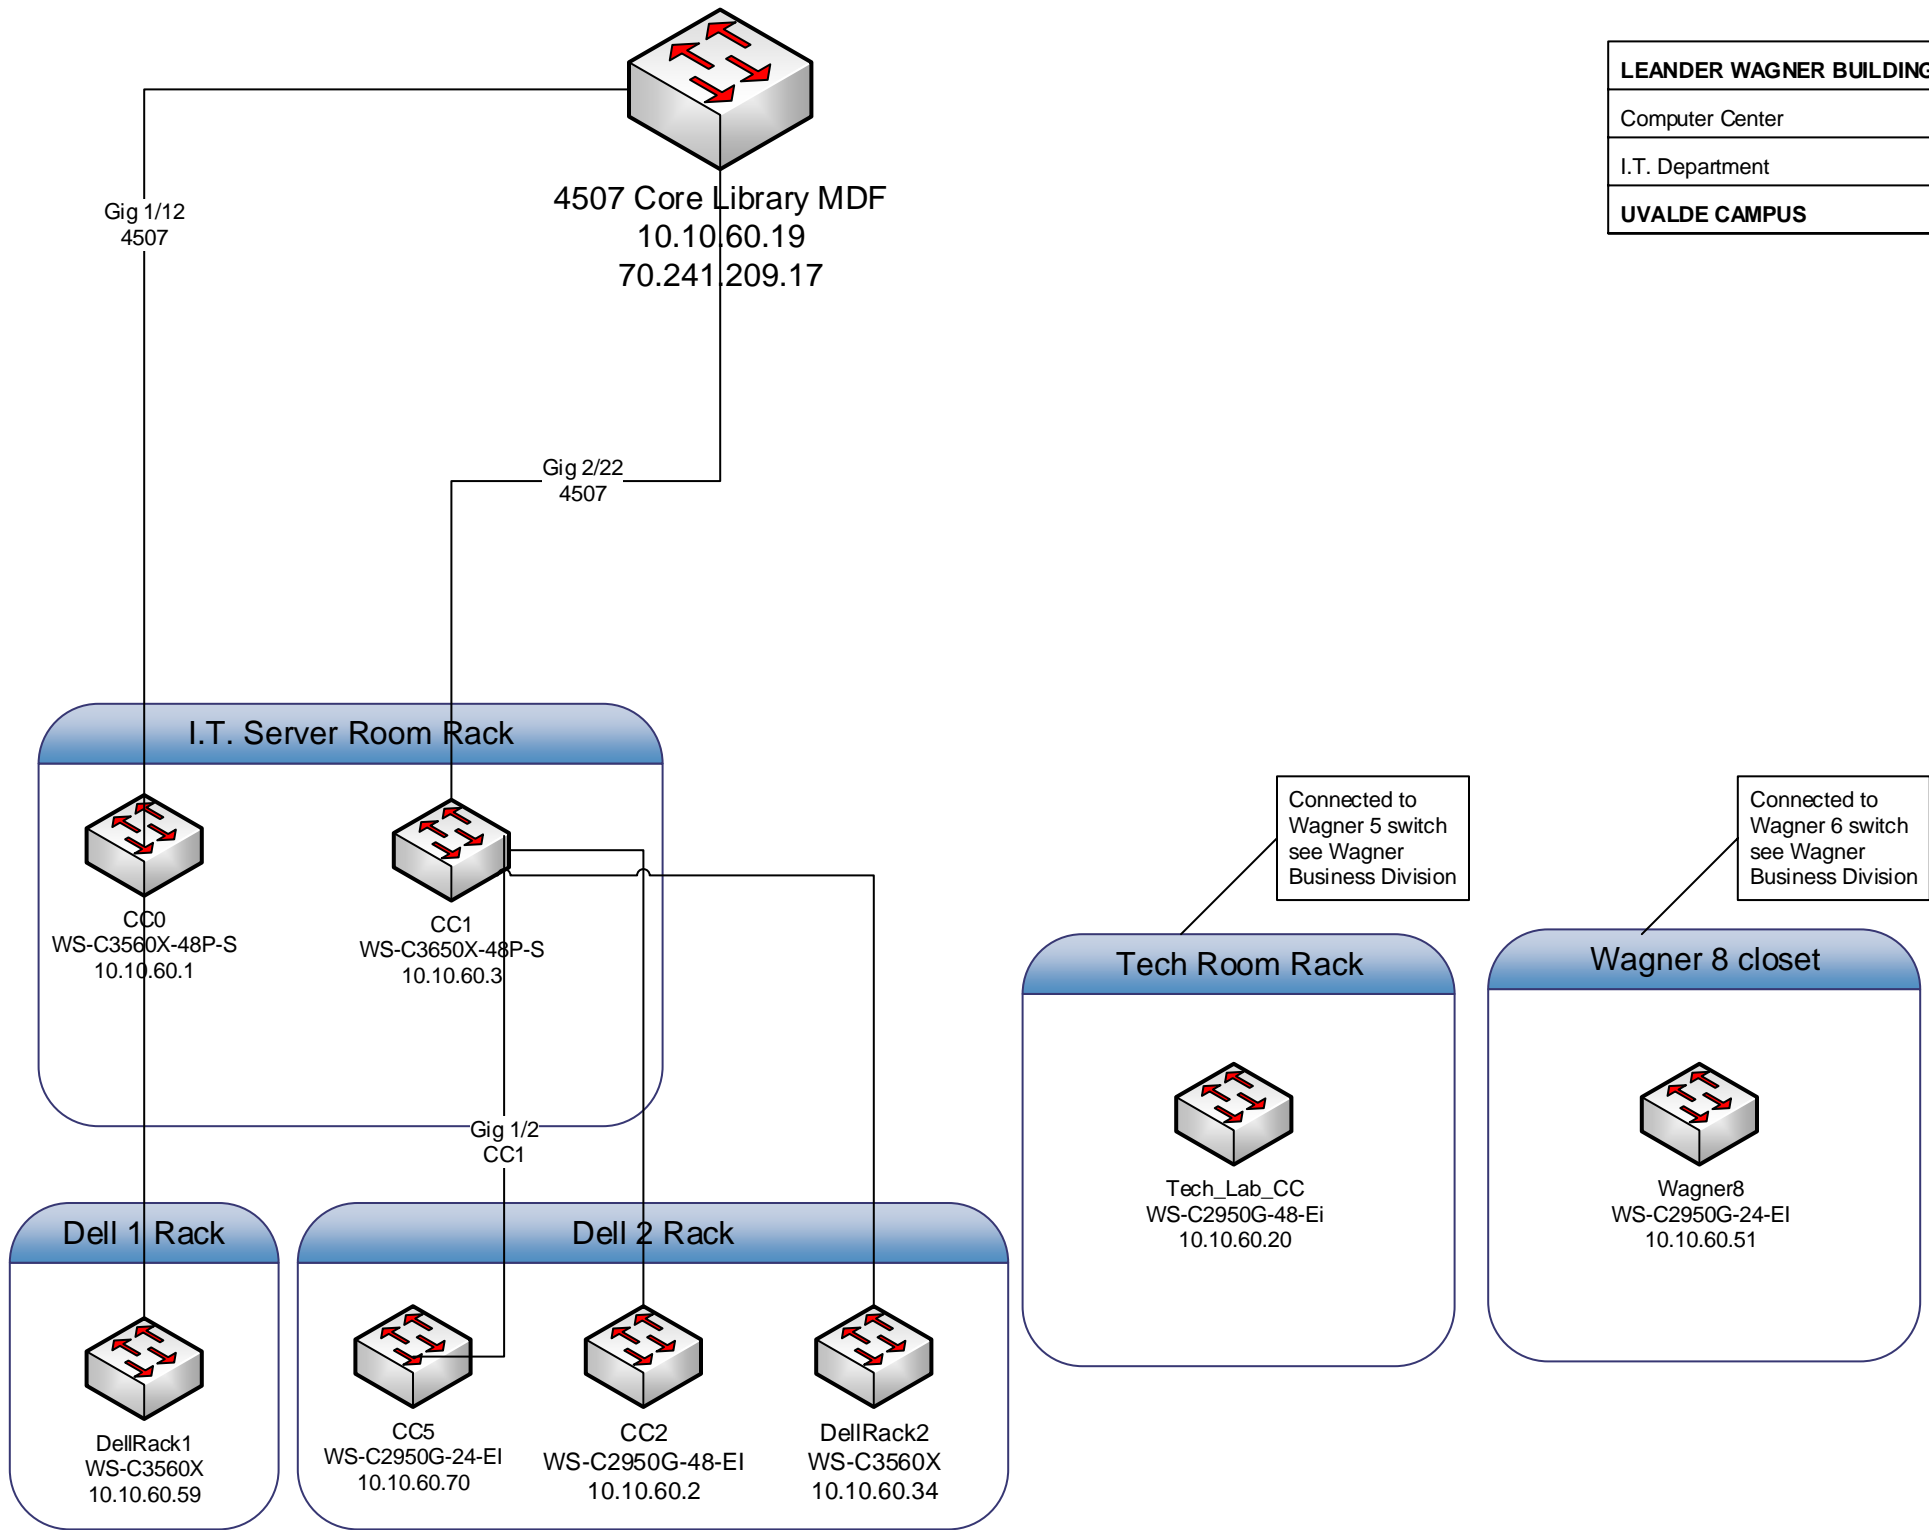

LEANDER WAGNER BUILDING
Computer Center
I.T. Department
UVALDE CAMPUS