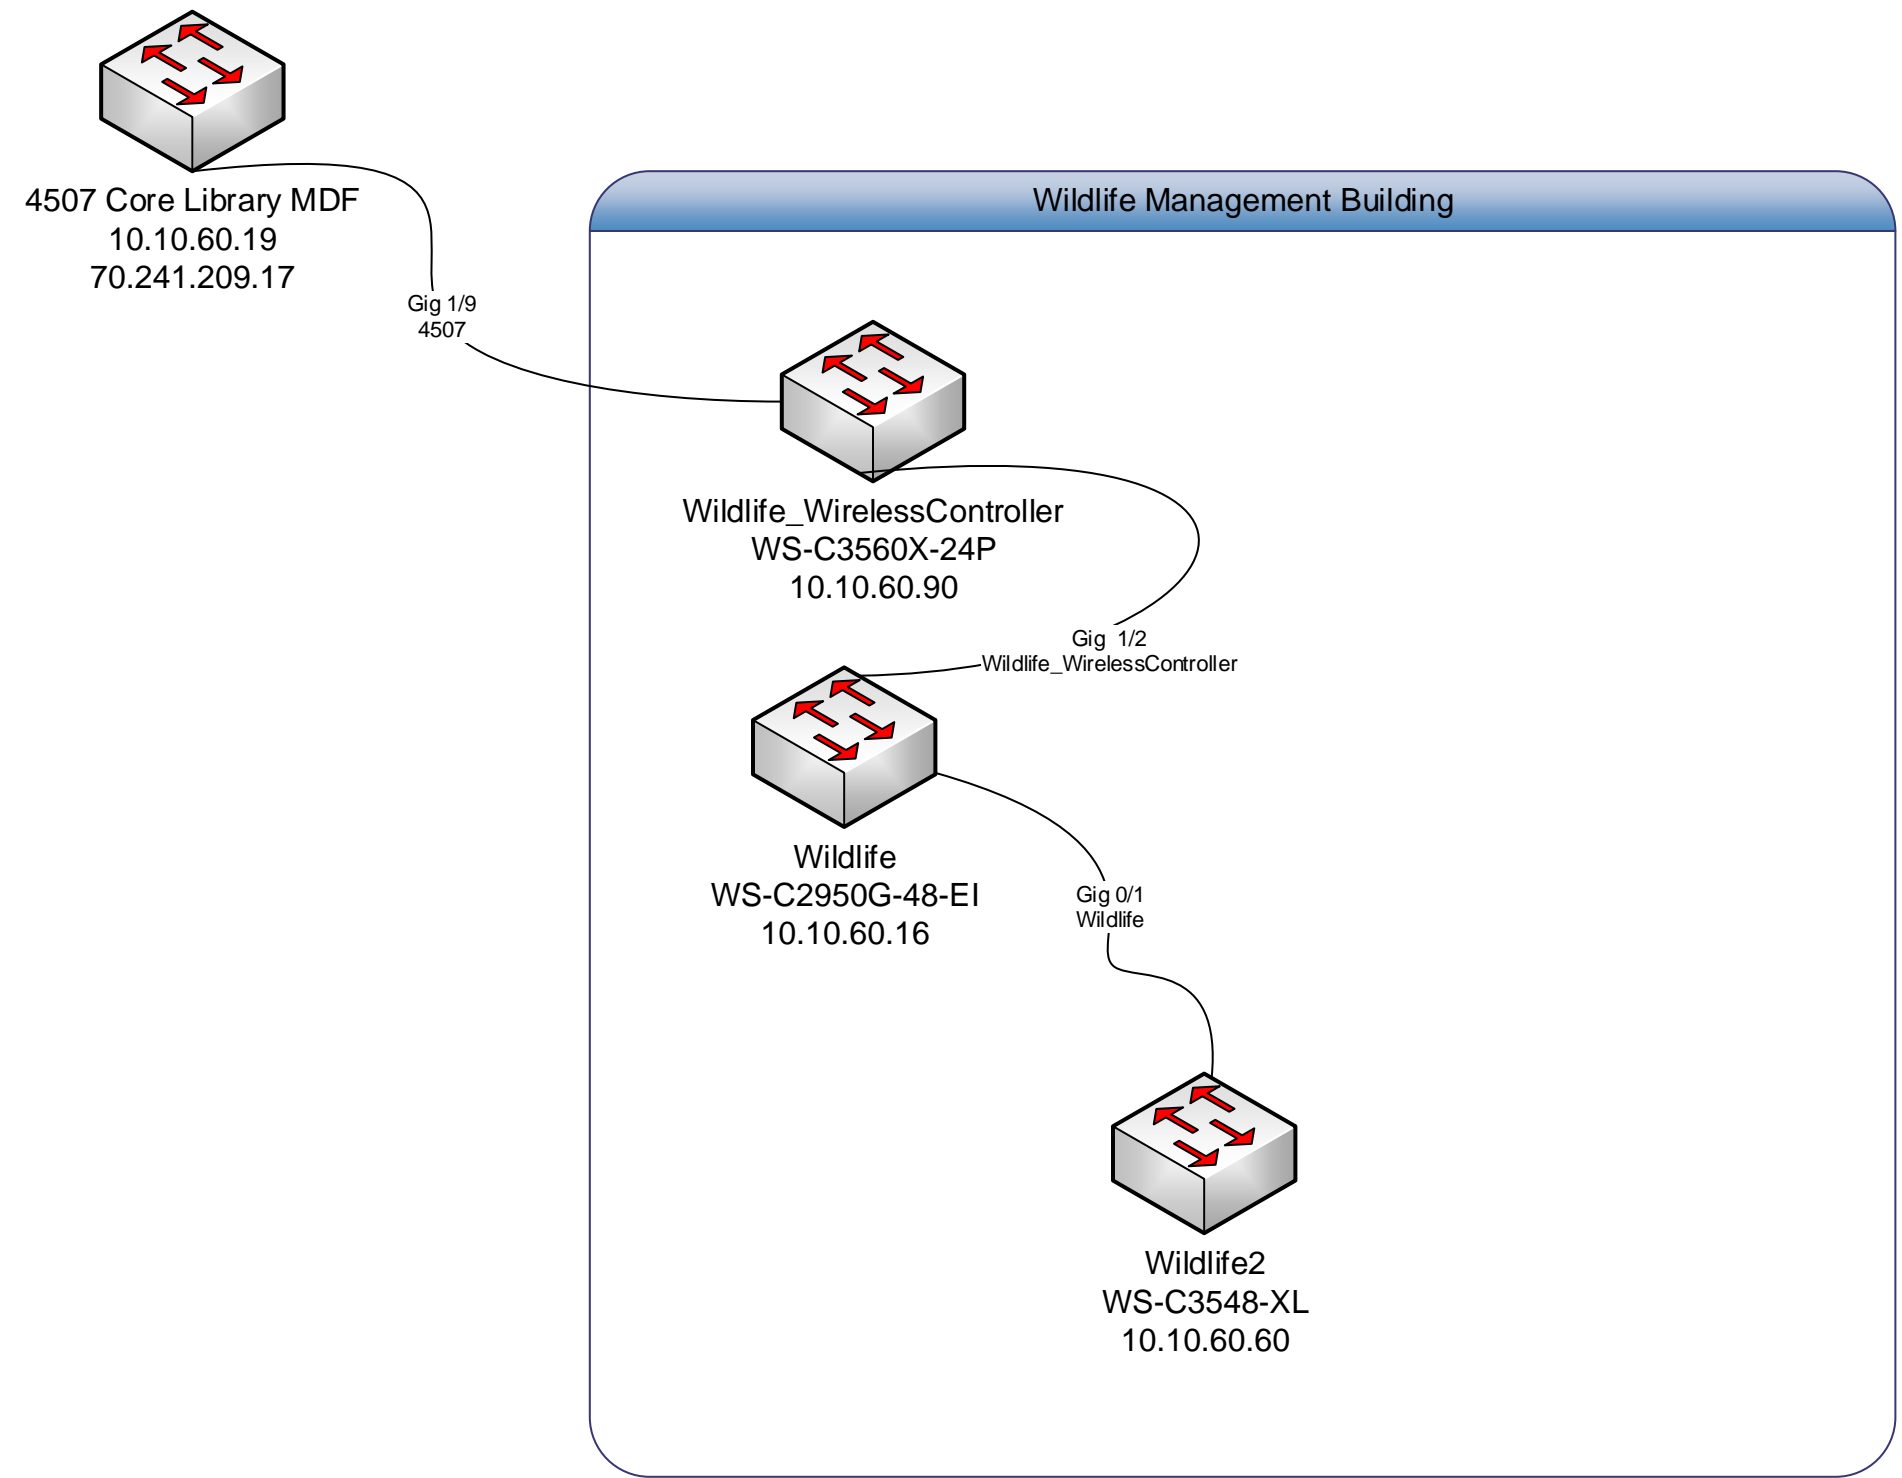

Gig 1/2
Wildlife_WirelessController

Wildlife
WS-C2950G-48-EI
10.10.60.16

Gig 0/1
Wildlife

Wildlife2
WS-C3548-XL
10.10.60.60

Wildlife Management Building

WILL C. MILLER LIBRARY
BUILDING LAYOUT
Network LAN
UVALDE CAMPUS