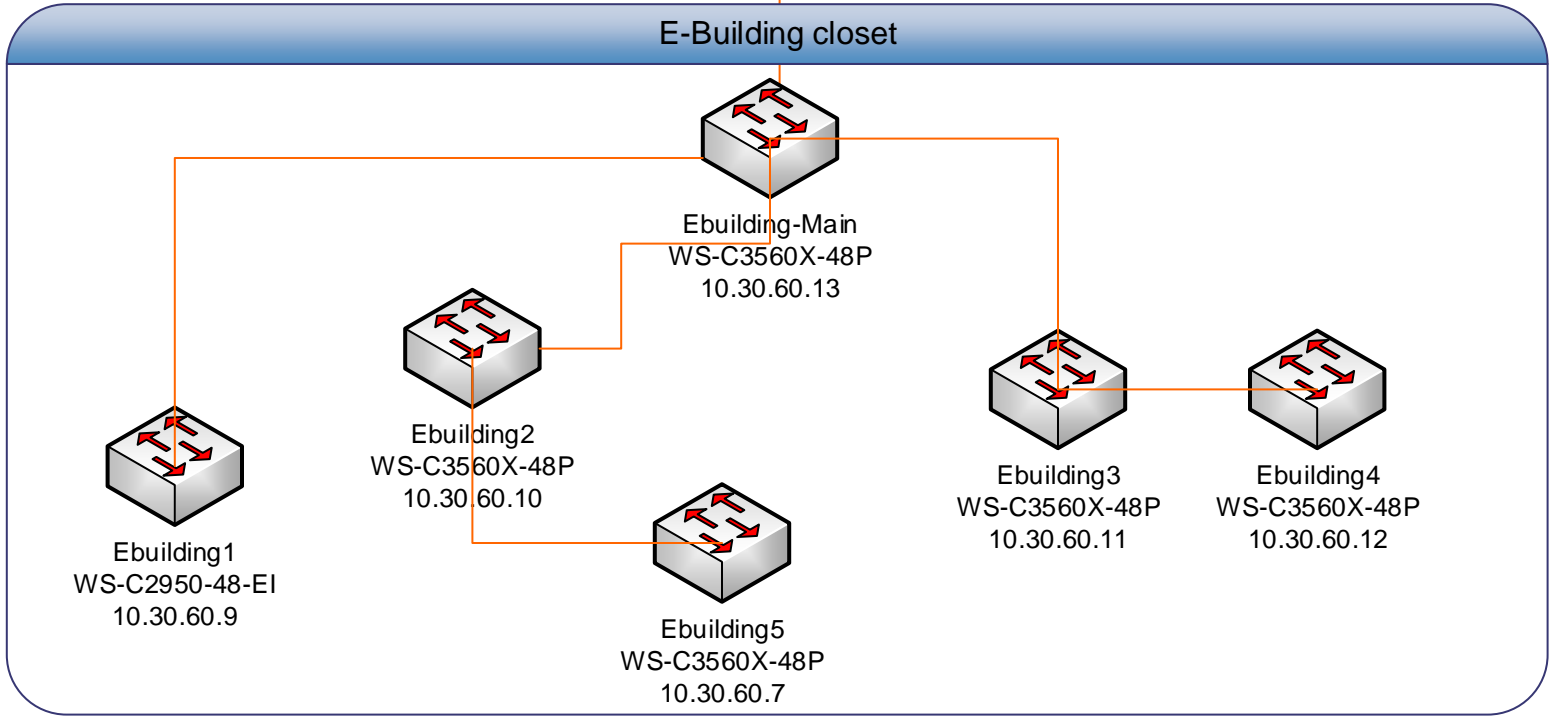

C BUILDING
Library, Bookstore & Classes
EAGLE PASS CAMPUS

Closet in the Break room of the Library

EPLB-Main
WS-C3560X-24P
10.30.60.2

Platoep
WS-C3560X-48P
10.30.60.5

EPLB2
WS-C3560X-48P
10.30.60.3

EPLB3
WS-C3560X-48P
10.30.60.4

EPLB4
WS-C3560X-24P
10.30.60.16

Distance Learning rooms:
C113 – 10.30.150.80

E BUILDING
EAGLE PASS CAMPUS

Core Switch main closet
 EP-MAIN
 WS-C3560E-12SD
 70.241.211.254 VL10
 10.30.254.254 VL10
 192.168.254.2 VL1