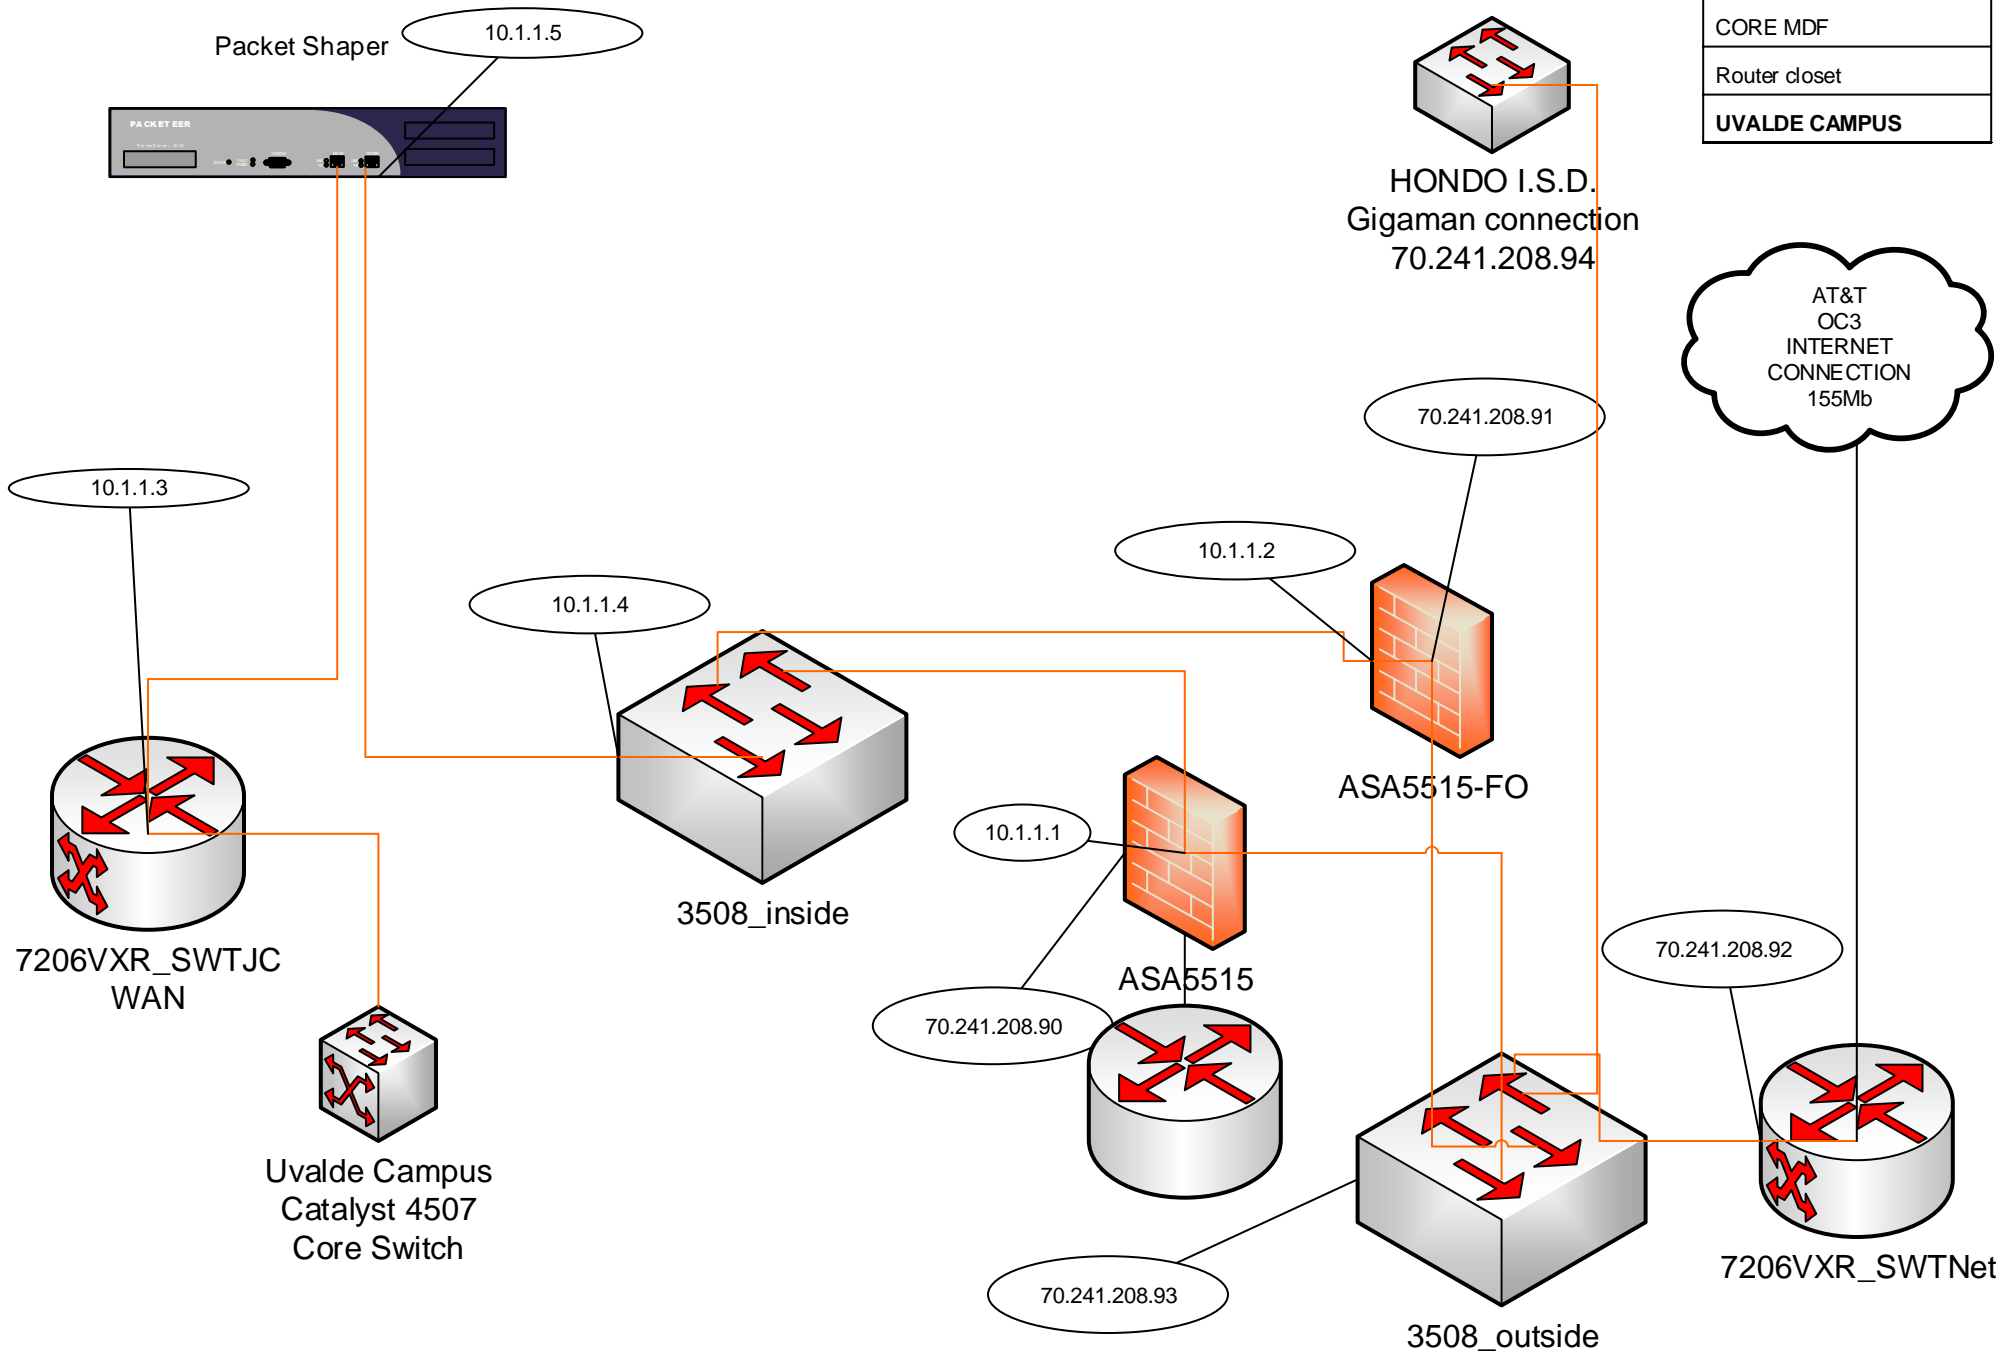

WILL C. MILLER LIBRARY

CORE MDF

Router closet

UVALDE CAMPUS