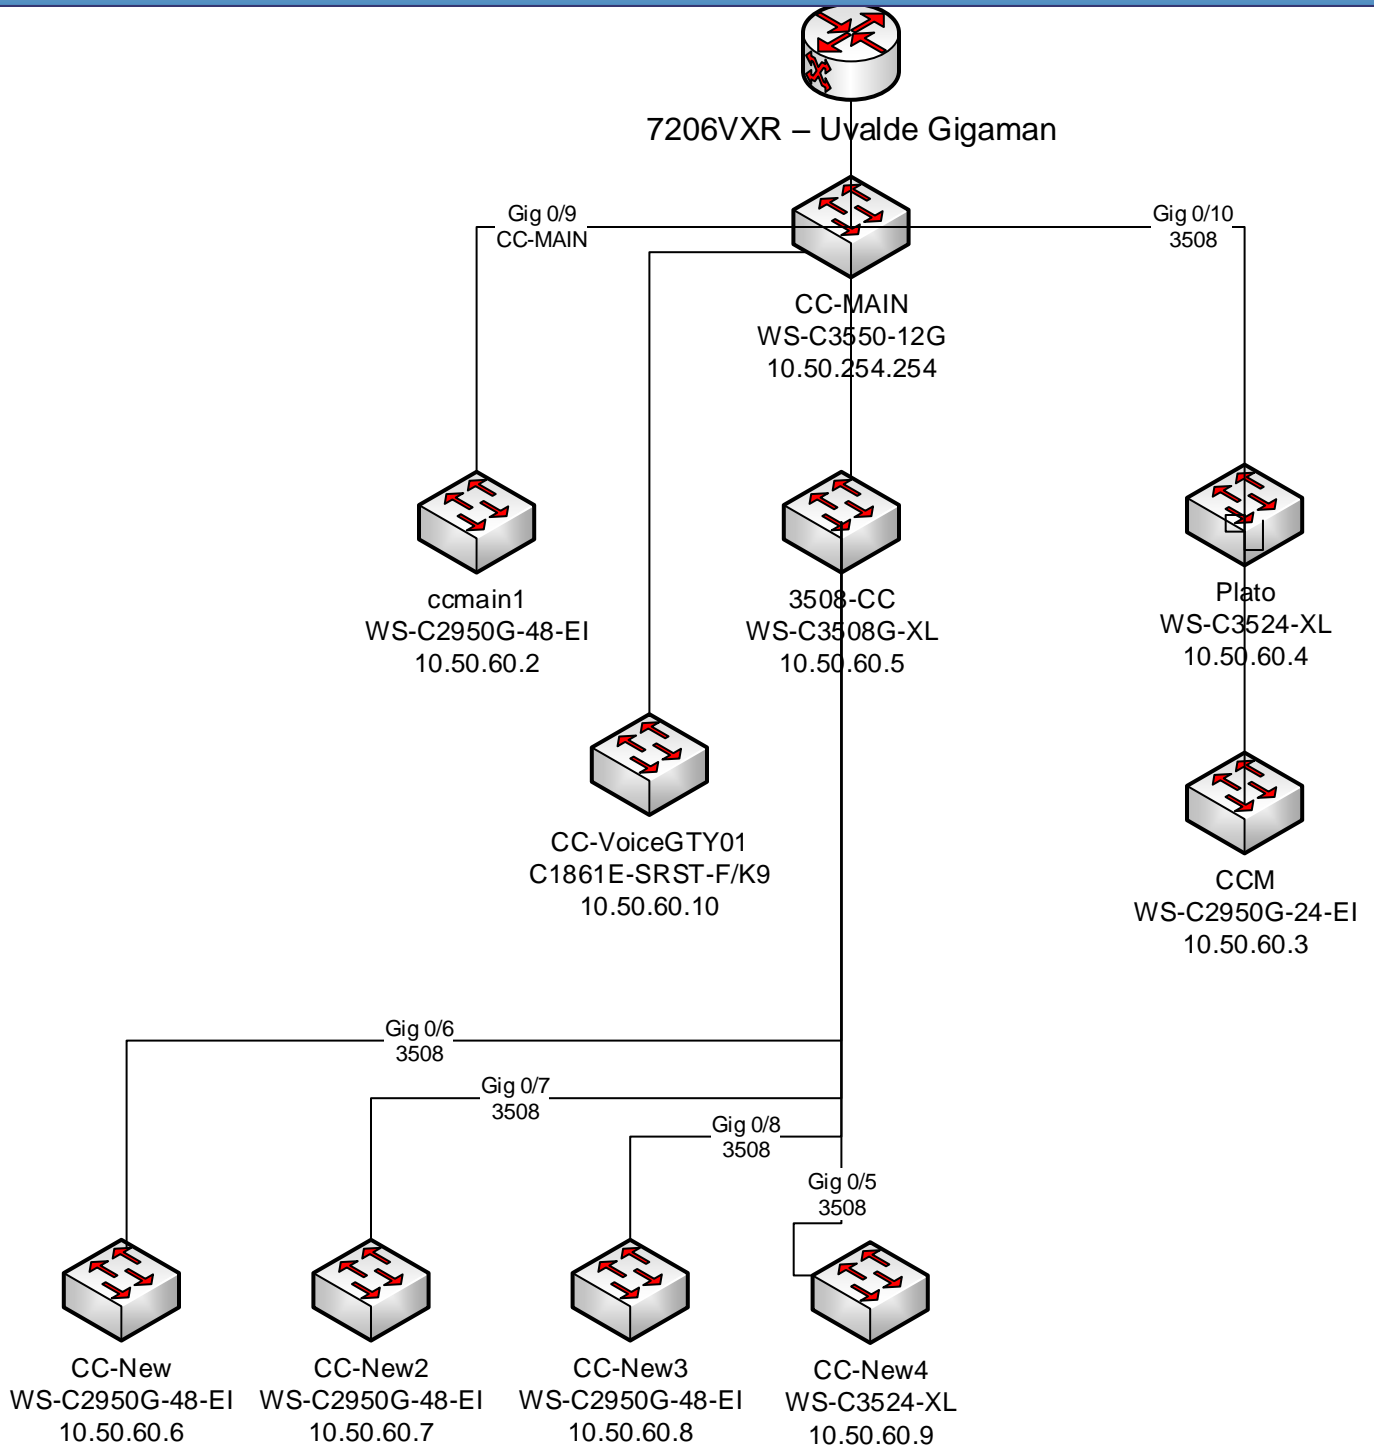

Crystal City Campus

CRYSTAL CITY CAMPUS
CRYSTAL CITY, TEXAS
10.50.0.0 255.255.0.0
70.241.212.0 255.255.255.0

Old ADMINISTRATION BUILDING

DEL RIO CAMPUS

To Uvalde Campus
WAN 7206VXR router
DS3 – 45Mbps

Old Administration Closet

Core network closet

Old ACADEMIC BUILDING
Bookstore & Classes
DEL RIO CAMPUS

NURSING BUILDING
DEL RIO CAMPUS

Core switch in Administration Bldg
WS-C3550-12G
10.20.60.1

Nursing Closet

NursingDR
WS-C2950-48-EI
10.20.60.12