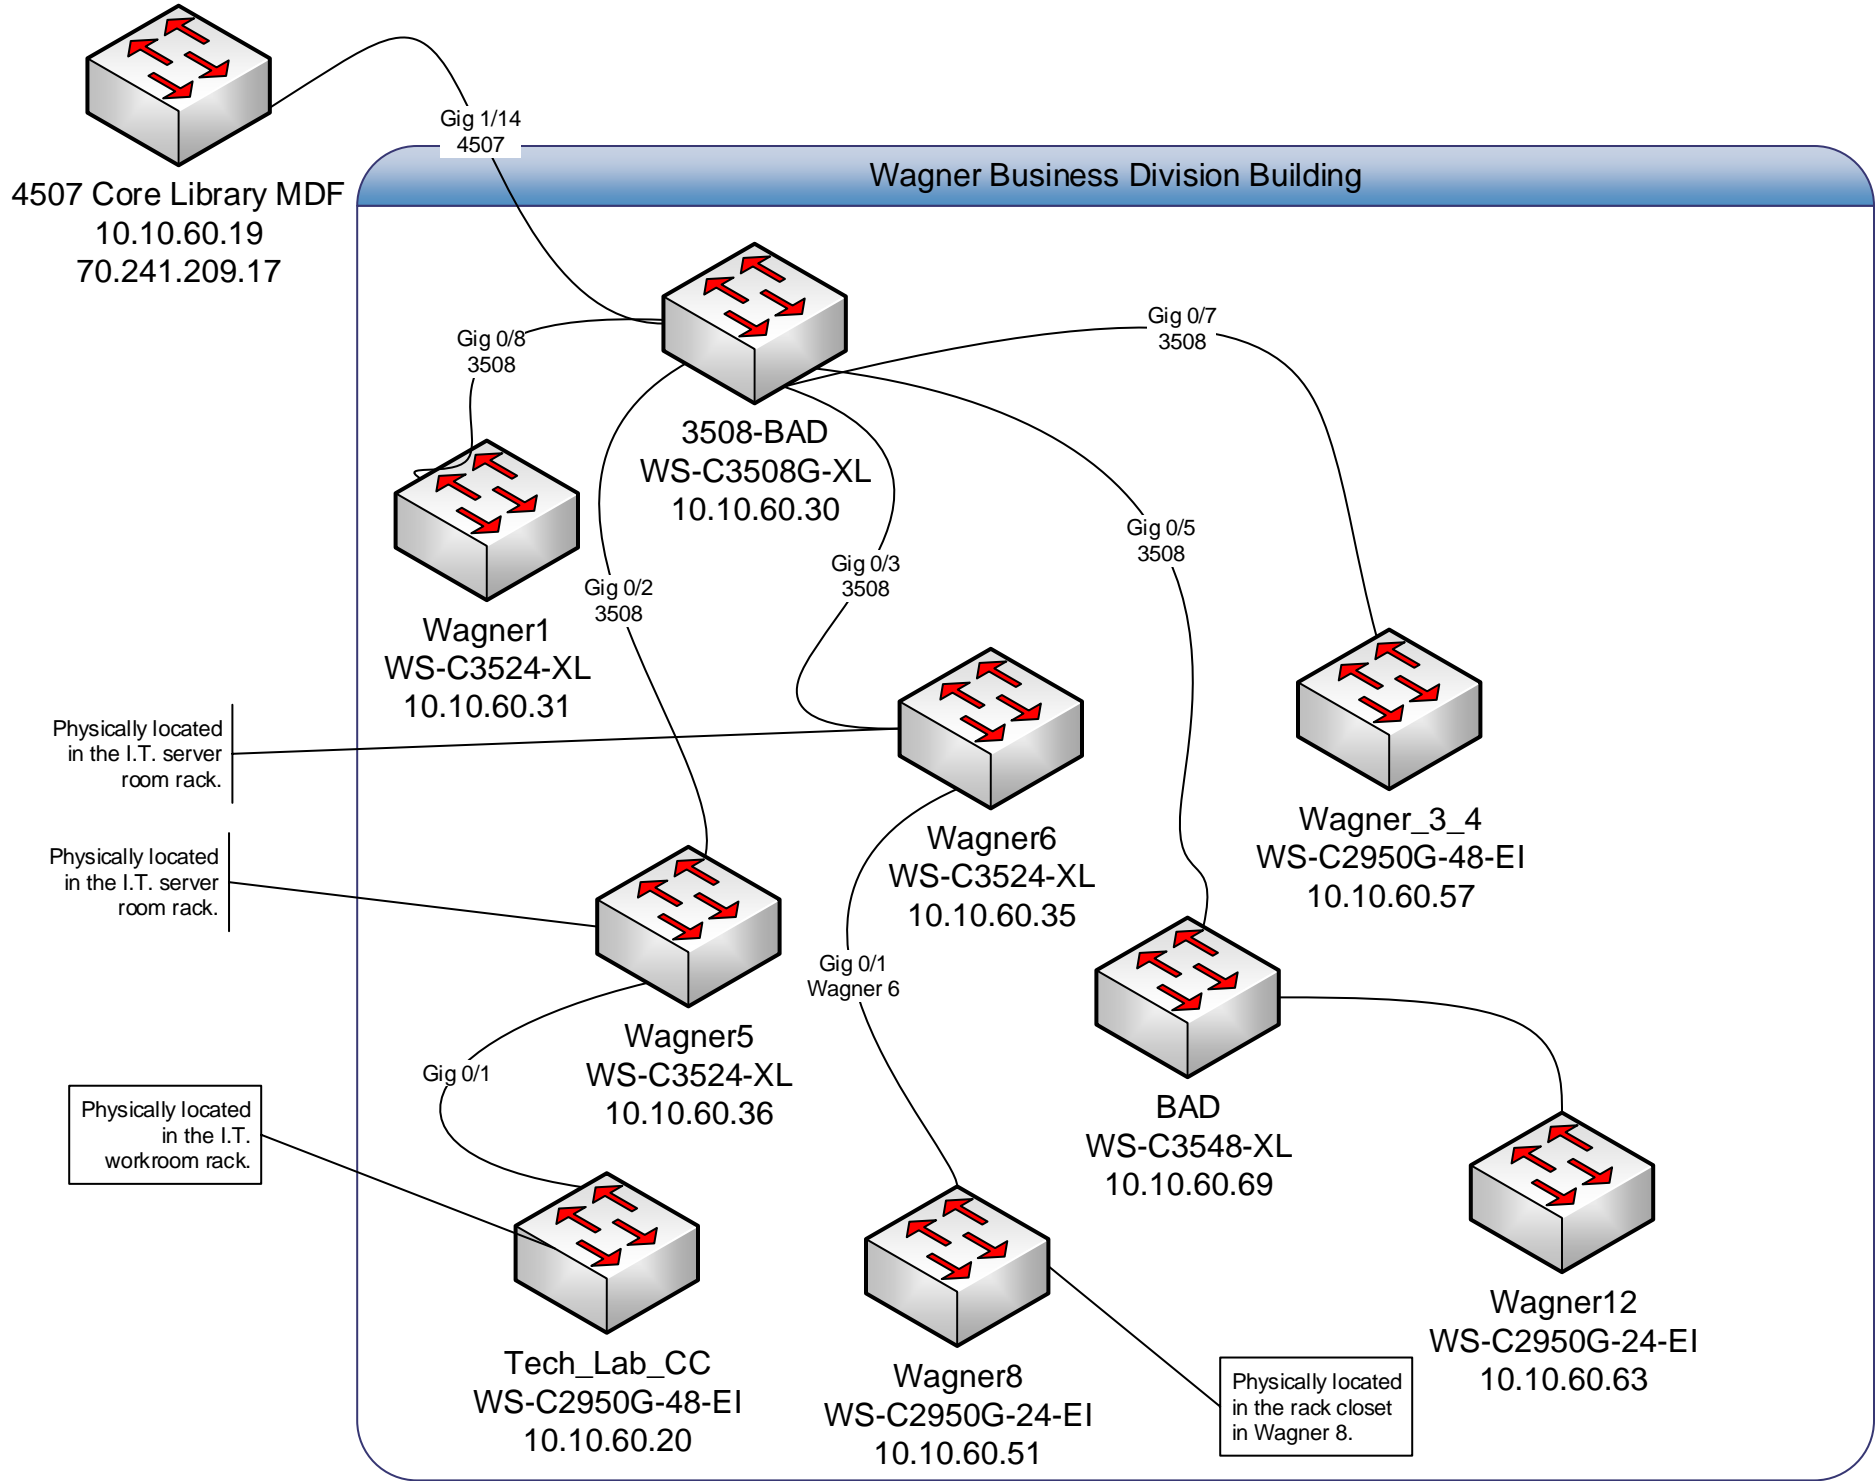

Tate2
WS-C2950G-48-EI
10.10.60.18

LEANDER WAGNER BUILDING
Computer Center
I.T. Department
UVALDE CAMPUS

4507 Core Library MDF
10.10.60.19
70.241.209.17

Gig 1/9
4507

Wildlife_WirelessController
WS-C3560X-24P
10.10.60.90