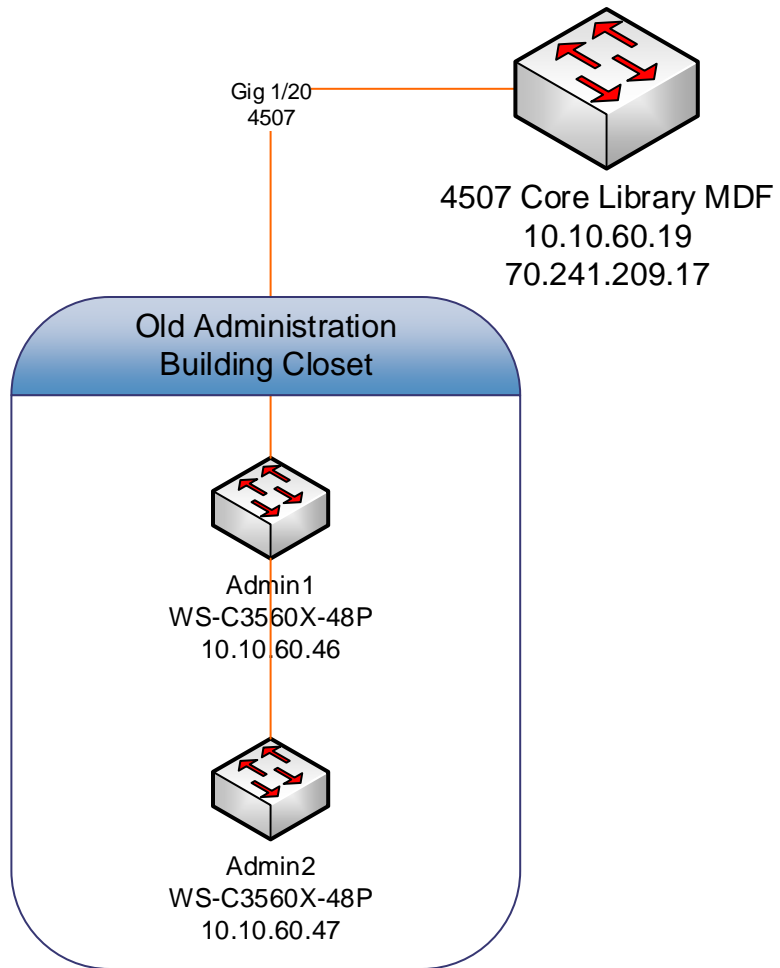

WILL C. MILLER LIBRARY

CORE MDF

Router closet

UVALDE CAMPUS

Gig 1/3
4507

JOE RICHARZ MEMORIAL ADMINISTRATION BUILDING
UVALDE CAMPUS

4507 Core Library MDF
10.10.60.19
70.241.209.17

Anderson Building