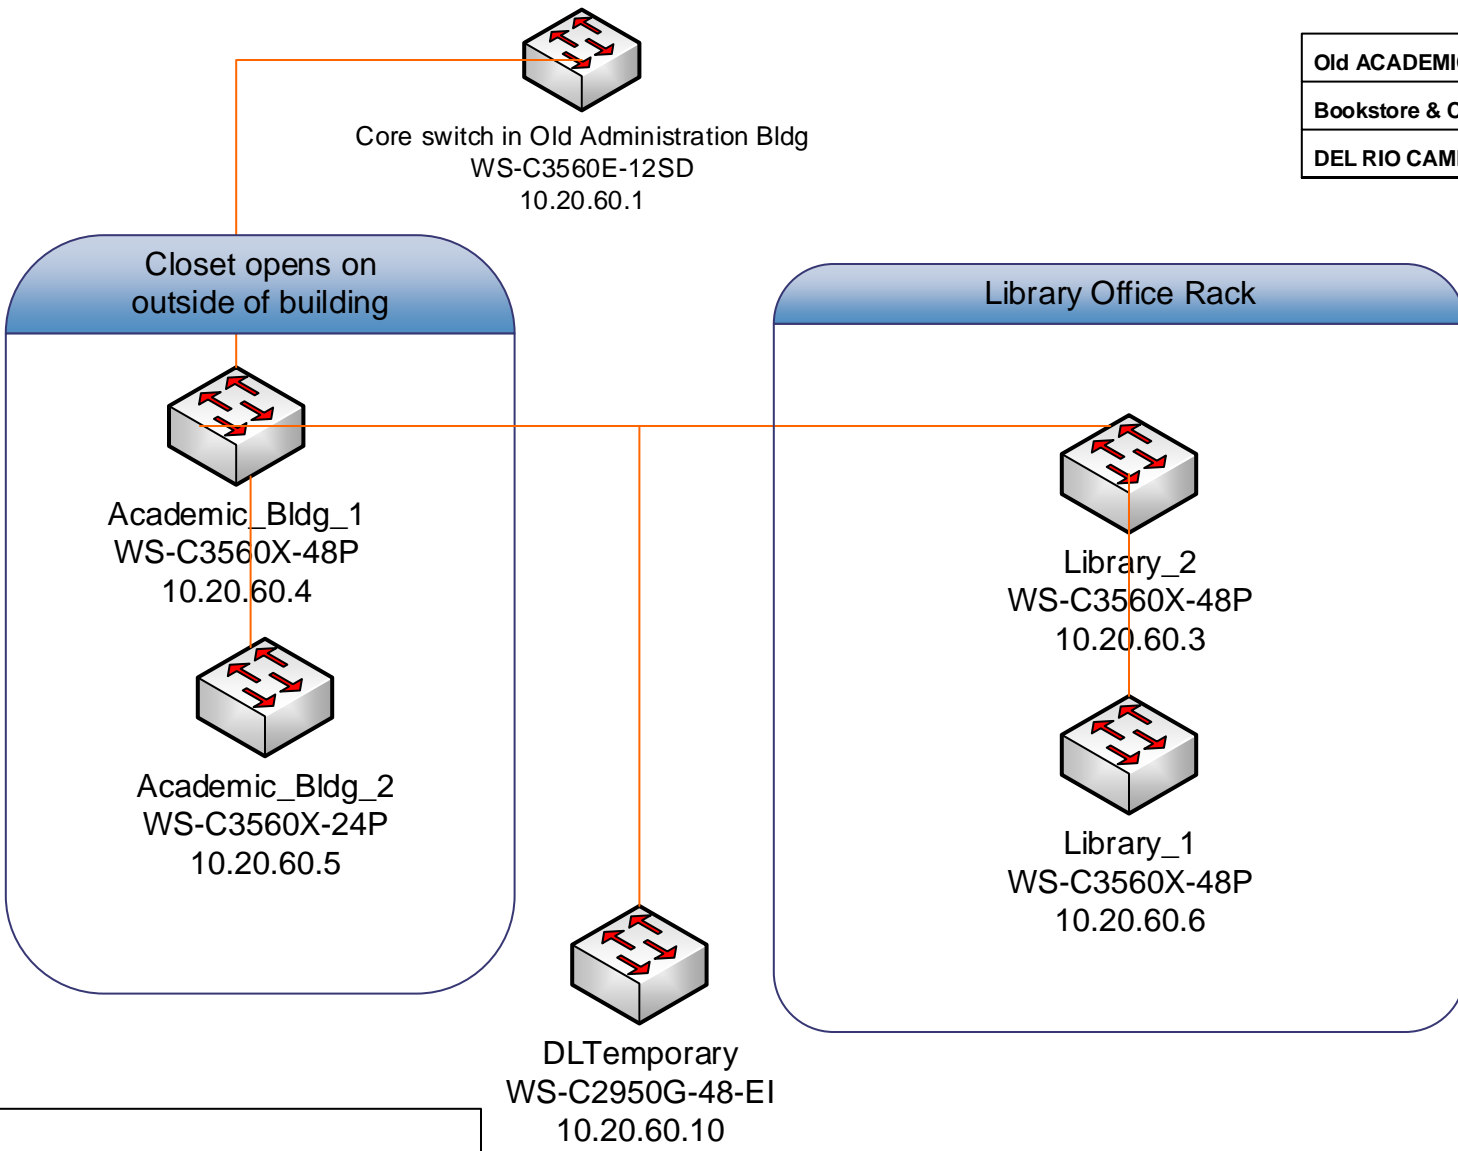

Crystal City Campus

CRYSTAL CITY CAMPUS
CRYSTAL CITY, TEXAS
10.50.0.0 255.255.0.0
70.241.212.0 255.255.255.0

Old ADMINISTRATION BUILDING

DEL RIO CAMPUS

To Uvalde Campus
WAN 7206VXR router
DS3 – 45Mbps

Old Administration Closet

2951-DR.swtjc.edu
70.241.209.58 Serial 1/0
70.241.210.254 Gig 0/0.10
10.20.254.254

WS-C3560E-12SD
10.20.60.1

Admin
WS-C3560X-48P
10.20.60.9

To New
Academic
Building

To Old
Academic
Building

Old Administration Building

Core network closet

Old ACADEMIC BUILDING
Bookstore & Classes
DEL RIO CAMPUS

NURSING BUILDING
DEL RIO CAMPUS

Core switch in Administration Bldg
WS-C3550-12G
10.20.60.1

Nursing Closet

NursingDR
WS-C2950-48-EI
10.20.60.12