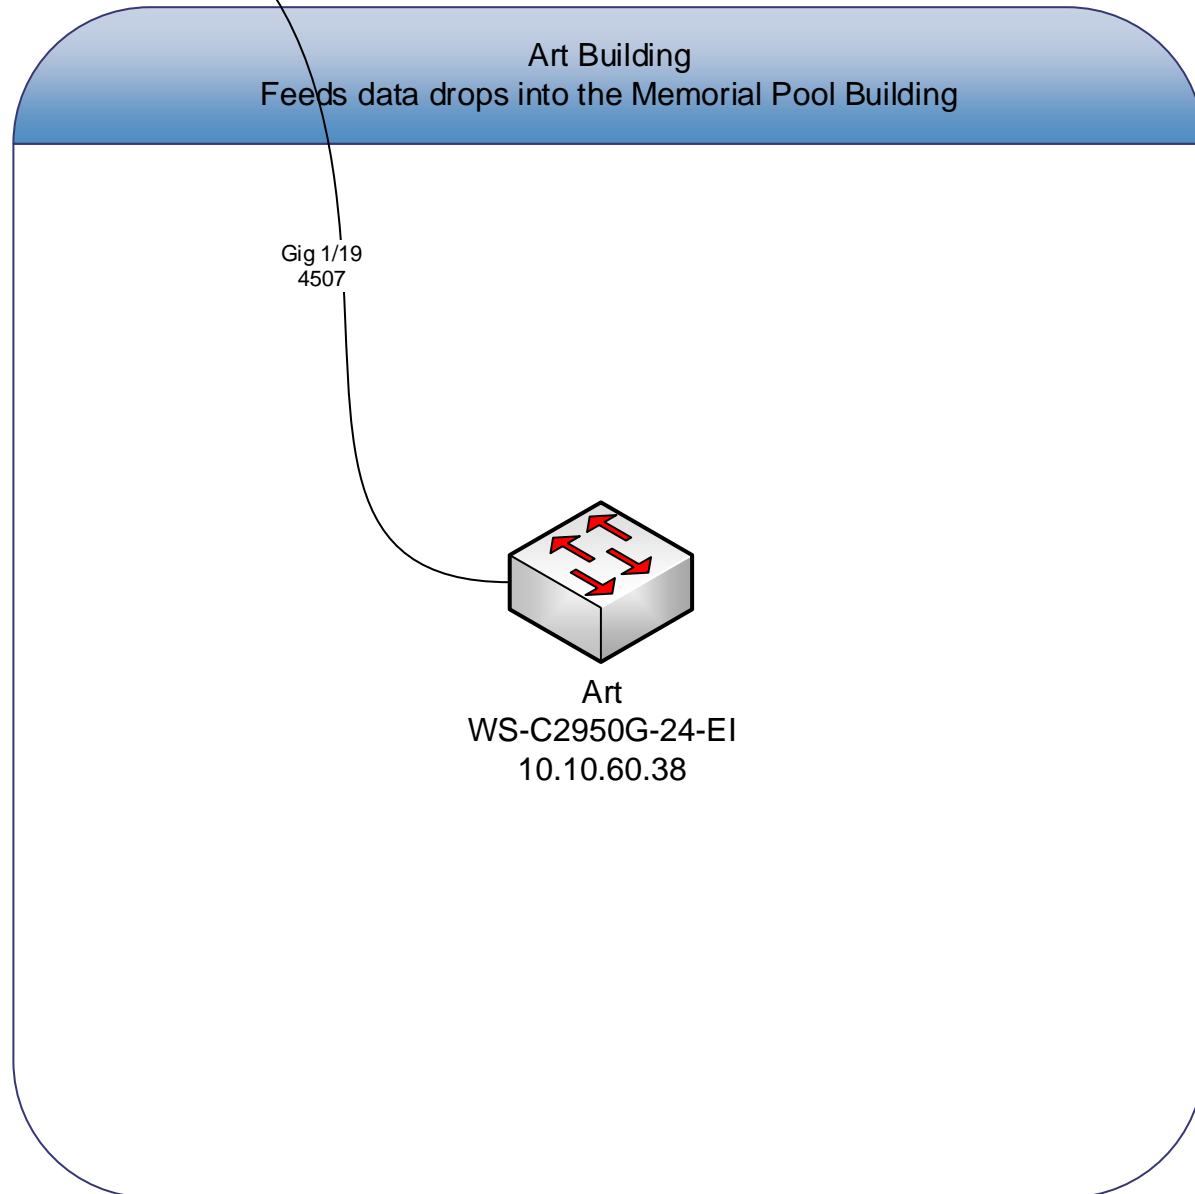

Gig 1/23
4507

Anderson
WS-C2950G-48-EI
10.10.60.7

4507 Core Library MDF
10.10.60.19
70.241.209.17

Welding_AutoBody
 WS-C2950G-24-EI
 10.10.60.6

Fa 0/24
 interface FastEthernet0/24
 description bridge to Daycare
 switchport access vlan 401