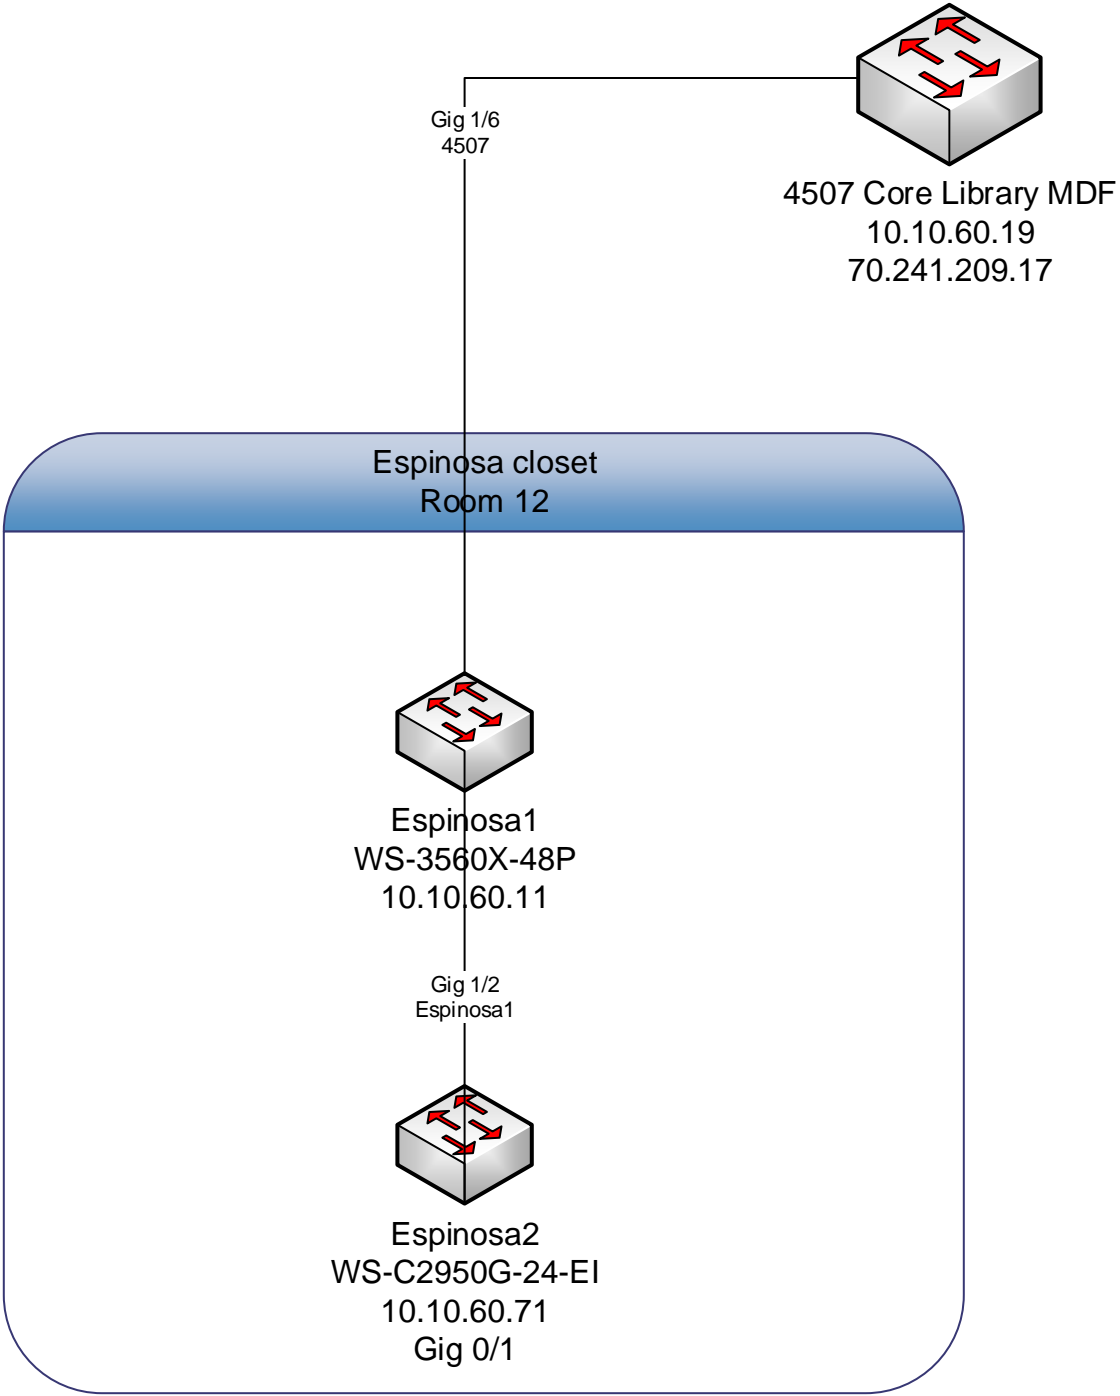

4507 Core Library MDF
10.10.60.19
70.241.209.17

Gig 1/7
4507

Essie Pearl Richarz Building

Richarz2
WS-C2950G-24-EI
10.10.60.41

Richarz1
WS-C2950G-48-EI
10.10.60.40

Gig 0/1
Richarz1

Espinosa Building
Uvalde Campus