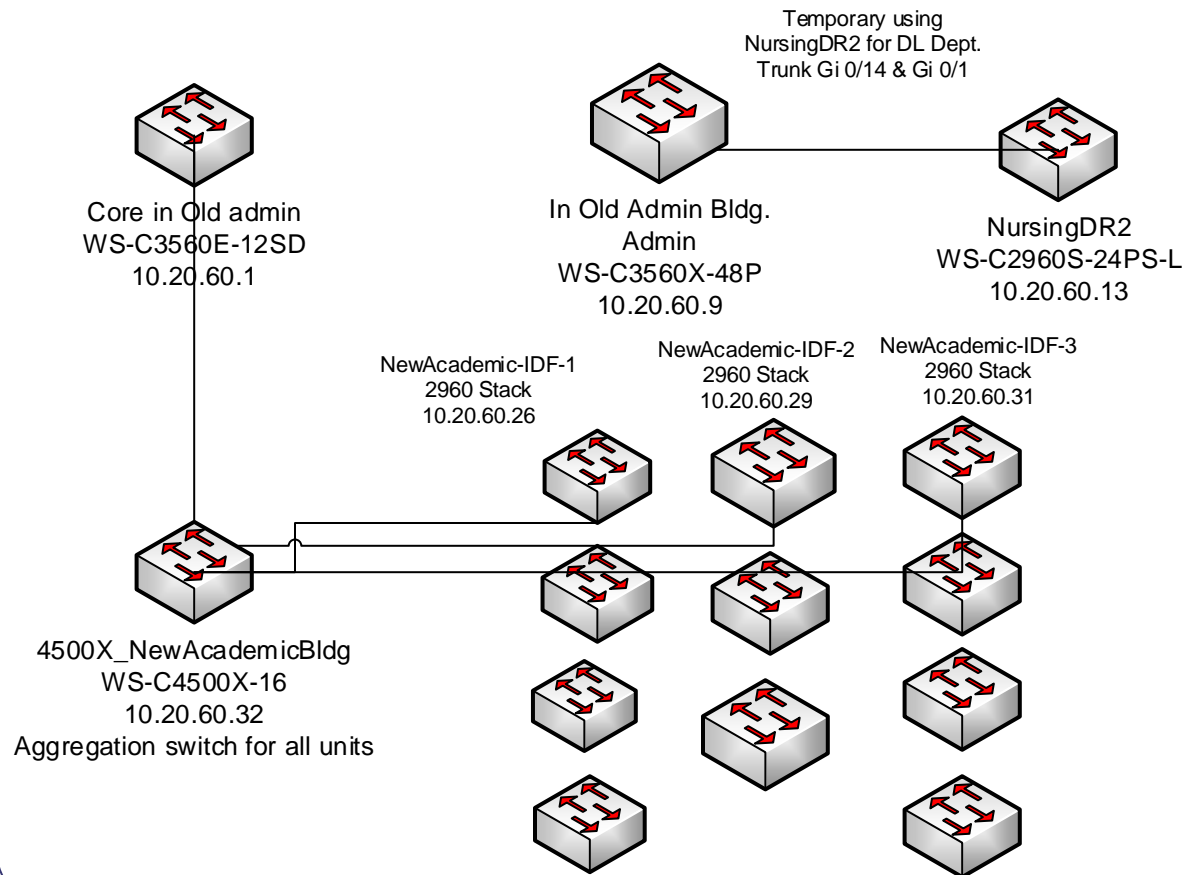

F Building Closet

DelRioReg
WS-C2960G-24-EI
10.20.60.100

F BUILDING

DEL RIO CAMPUS

New Academic Building

New Administration Building

To Uvalde Campus
WAN 7206VXR router
Presently 2 T1 circuits.

EAGLE PASS AEL CENTER
EAGLE PASS, TEXAS
10.90.0.0 255.255.0.0

To Uvalde Campus
WAN 7206VXR router
Gigaman circuit 1000Mbps

EAGLE PASS CAMPUS
EAGLE PASS, TEXAS
10.30.0.0 255.255.0.0
70.241.211.0 255.255.255.0

MDF WIRING CLOSET
EAGLE PASS CAMPUS

Core Switch main closet
EP-MAIN
WS-C3560E-12SD
70.241.211.254 VL10
10.30.254.254 VL10
192.168.254.2 VL1